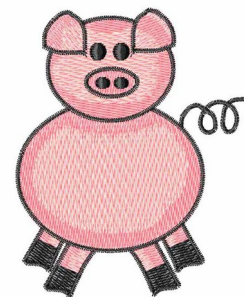

Name: Pink Piggy Machine Embroidery Design

SKU: WD02-DSKA0119D

Brand: Windmill Designs

Unique Colors: 13 (3 color Stops)

Unique Colors

	Color Name (Color Code)	Manufacturer - Type
	Super White (1001) [No Color Selected]	madeira - rayon
	Dusty Lilac (1263) [No Color Selected]	madeira - rayon
	Crocus (286)	Exquisite - Polyester 1000m