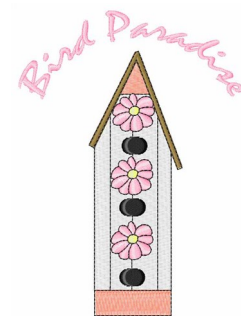

Name: Bird Paradise Machine Embroidery Design

SKU: WD02-DSKA0110A

Brand: Windmill Designs

Unique Colors: 13 (8 color Stops)

Unique Colors

	Color Name (Color Code)	Manufacturer - Type
	Super White (1001) [No Color Selected]	madeira - rayon
	Dusty Lilac (1263) [No Color Selected]	madeira - rayon
	Crocus (286)	Exquisite - Polyester 1000m

Complete Color Sequence

#		Color Name (Color Code)	Manufacturer - Type
1		Super White (1001) [No Color Selected]	madeira - rayon
2		Super White (1001) [No Color Selected]	madeira - rayon
3		Crocus (286)	Exquisite - Polyester 1000m