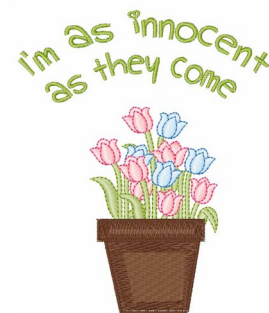

Name: Im Innocent Machine Embroidery Design

SKU: WD02-DSKA0108B

Brand: Windmill Designs

Unique Colors: 13 (13 color Stops)

Unique Colors

	Color Name (Color Code)	Manufacturer - Type
	Super White (1001) [No Color Selected]	madeira - rayon
	Dusty Lilac (1263) [No Color Selected]	madeira - rayon
	Crocus (286)	Exquisite - Polyester 1000m