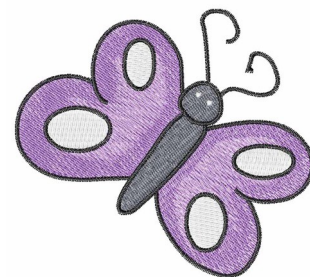

Name: Purple Butterfly

SKU: WD02-DSKA0101D

Brand: Windmill Designs

Unique Colors: 13 (5 color Stops)

Unique Colors

	Color Name (Color Code)	Manufacturer - Type
	Super White (1001) [No Color Selected]	madeira - rayon
	Dusty Lilac (1263) [No Color Selected]	madeira - rayon
	Crocus (286)	Exquisite - Polyester 1000m

Complete Color Sequence

#		Color Name (Color Code)	Manufacturer - Type
1		Super White (1001) [No Color Selected]	madeira - rayon
2		Super White (1001) [No Color Selected]	madeira - rayon
3		Crocus (286)	Exquisite - Polyester 1000m