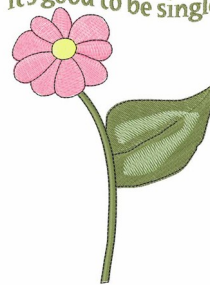

Name: Single Flower Machine Embroidery Design

SKU: WD02-DSKA0099A

Brand: Windmill Designs

Unique Colors: 13 (6 color Stops)

It's good to be single

Unique Colors

	Color Name (Color Code)	Manufacturer - Type
	Super White (1001) [No Color Selected]	madeira - rayon
	Dusty Lilac (1263) [No Color Selected]	madeira - rayon
	Crocus (286)	Exquisite - Polyester 1000m