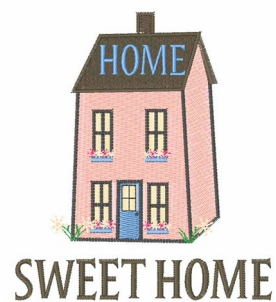

Name: Home Sweet Home Machine Embroidery Design

SKU: WD02-DSKA0092A

Brand: Windmill Designs

Unique Colors: 13 (12 color Stops)

Unique Colors

	Color Name (Color Code)	Manufacturer - Type
	Super White (1001) [No Color Selected]	madeira - rayon
	Dusty Lilac (1263) [No Color Selected]	madeira - rayon
	Crocus (286)	Exquisite - Polyester 1000m