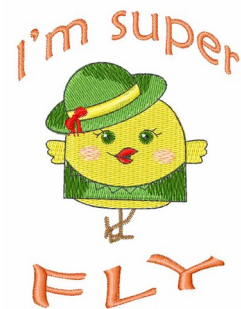

Name: Im Super Fly Machine Embroidery Design

SKU: WD02-DSKA0091B

Brand: Windmill Designs

Unique Colors: 13 (14 color Stops)

Unique Colors

	Color Name (Color Code)	Manufacturer - Type
	Super White (1001) [No Color Selected]	madeira - rayon
	Dusty Lilac (1263) [No Color Selected]	madeira - rayon
	Crocus (286)	Exquisite - Polyester 1000m