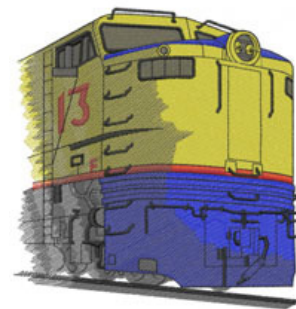

Name: LOCOMOTIVE

SKU: DS01-DS2979

Brand: DataStitch

Unique Colors: 13 (7 color Stops)

Unique Colors

	Color Name (Color Code)	Manufacturer - Type
	Super White (1001) [No Color Selected]	madeira - rayon
	Dusty Lilac (1263) [No Color Selected]	madeira - rayon
	Crocus (286)	Exquisite - Polyester 1000m

Complete Color Sequence

#		Color Name (Color Code)	Manufacturer - Type
1		Super White (1001) [No Color Selected]	madeira - rayon
2		Super White (1001) [No Color Selected]	madeira - rayon
3		Crocus (286)	Exquisite - Polyester 1000m