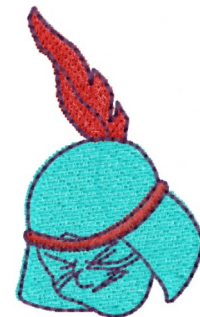

Name: Indian Head Machine Embroidery Design

SKU: DS01-DS10080

Brand: DataStitch

Unique Colors: 13 (4 color Stops)

Unique Colors

	Color Name (Color Code)	Manufacturer - Type
	Super White (1001) [No Color Selected]	madeira - rayon
	Dusty Lilac (1263) [No Color Selected]	madeira - rayon
	Crocus (286)	Exquisite - Polyester 1000m

Complete Color Sequence

#		Color Name (Color Code)	Manufacturer - Type
1		Super White (1001) [No Color Selected]	madeira - rayon
2		Super White (1001) [No Color Selected]	madeira - rayon
3		Crocus (286)	Exquisite - Polyester 1000m