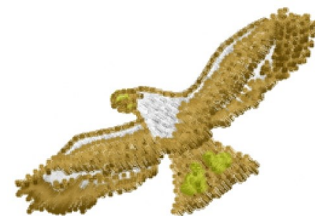

Name: Flying Eagle Machine Embroidery Design

SKU: DS01-DS10064

Brand: DataStitch

Unique Colors: 13 (4 color Stops)

Unique Colors

	Color Name (Color Code)	Manufacturer - Type
	Super White (1001) [No Color Selected]	madeira - rayon
	Dusty Lilac (1263) [No Color Selected]	madeira - rayon
	Crocus (286)	Exquisite - Polyester 1000m

Complete Color Sequence

#		Color Name (Color Code)	Manufacturer - Type
1		Super White (1001) [No Color Selected]	madeira - rayon
2		Super White (1001) [No Color Selected]	madeira - rayon
3		Crocus (286)	Exquisite - Polyester 1000m