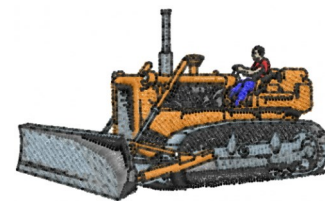

Name: Excavator

SKU: DS01-DS10060

Brand: DataStitch

Unique Colors: 13 (9 color Stops)

Unique Colors

	Color Name (Color Code)	Manufacturer - Type
	Super White (1001) [No Color Selected]	madeira - rayon
	Dusty Lilac (1263) [No Color Selected]	madeira - rayon
	Crocus (286)	Exquisite - Polyester 1000m