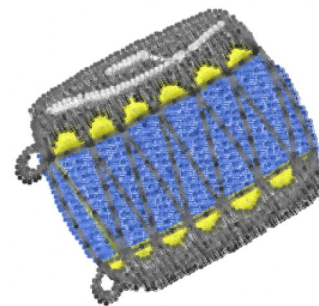

**Name:** Drum Machine Embroidery Design

**SKU:** DS01-DS10051

**Brand:** DataStitch

**Unique Colors:** 13 (4 color Stops)

## Unique Colors

	<b>Color Name (Color Code)</b>	<b>Manufacturer - Type</b>
	Super White (1001) [No Color Selected]	madeira - rayon
	Dusty Lilac (1263) [No Color Selected]	madeira - rayon
	Crocus (286)	Exquisite - Polyester 1000m

# Complete Color Sequence

#		Color Name (Color Code)	Manufacturer - Type
1		Super White (1001) [No Color Selected]	madeira - rayon
2		Super White (1001) [No Color Selected]	madeira - rayon
3		Crocus (286)	Exquisite - Polyester 1000m