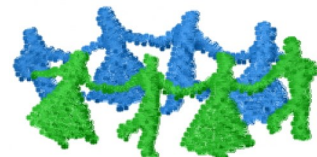

Name: Dance Circle Machine Embroidery Design

SKU: DS01-DS10046

Brand: DataStitch

Unique Colors: 13 (2 color Stops)

Unique Colors

	Color Name (Color Code)	Manufacturer - Type
	Super White (1001) [No Color Selected]	madeira - rayon
	Dusty Lilac (1263) [No Color Selected]	madeira - rayon
	Crocus (286)	Exquisite - Polyester 1000m

Complete Color Sequence

#		Color Name (Color Code)	Manufacturer - Type
1		Super White (1001) [No Color Selected]	madeira - rayon
2		Super White (1001) [No Color Selected]	madeira - rayon
3		Crocus (286)	Exquisite - Polyester 1000m