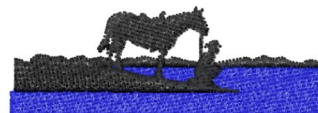

**Name:** Cowboy Lake Machine Embroidery Design

**SKU:** DS01-DS10042

**Brand:** DataStitch

**Unique Colors:** 13 (2 color Stops)

## Unique Colors

	<b>Color Name (Color Code)</b>	<b>Manufacturer - Type</b>
	Super White (1001) [No Color Selected]	madeira - rayon
	Dusty Lilac (1263) [No Color Selected]	madeira - rayon
	Crocus (286)	Exquisite - Polyester 1000m

# Complete Color Sequence

#		Color Name (Color Code)	Manufacturer - Type
1		Super White (1001) [No Color Selected]	madeira - rayon
2		Super White (1001) [No Color Selected]	madeira - rayon
3		Crocus (286)	Exquisite - Polyester 1000m