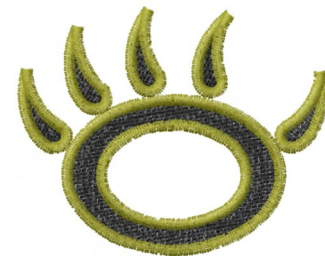

Name: Claws Machine Embroidery Design

SKU: DS01-DS10037

Brand: DataStitch

Unique Colors: 13 (4 color Stops)

Unique Colors

	Color Name (Color Code)	Manufacturer - Type
	Super White (1001) [No Color Selected]	madeira - rayon
	Dusty Lilac (1263) [No Color Selected]	madeira - rayon
	Crocus (286)	Exquisite - Polyester 1000m

Complete Color Sequence

#		Color Name (Color Code)	Manufacturer - Type
1		Super White (1001) [No Color Selected]	madeira - rayon
2		Super White (1001) [No Color Selected]	madeira - rayon
3		Crocus (286)	Exquisite - Polyester 1000m