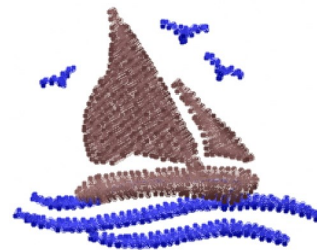

**Name:** Sail Boat Machine Embroidery Design

**SKU:** DS01-DS10021

**Brand:** DataStitch

**Unique Colors:** 13 (2 color Stops)

## Unique Colors

	<b>Color Name (Color Code)</b>	<b>Manufacturer - Type</b>
	Super White (1001) [No Color Selected]	madeira - rayon
	Dusty Lilac (1263) [No Color Selected]	madeira - rayon
	Crocus (286)	Exquisite - Polyester 1000m

# Complete Color Sequence

#		Color Name (Color Code)	Manufacturer - Type
1		Super White (1001) [No Color Selected]	madeira - rayon
2		Super White (1001) [No Color Selected]	madeira - rayon
3		Crocus (286)	Exquisite - Polyester 1000m