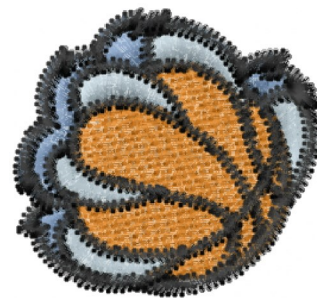

Name: Basketball Claw Machine Embroidery Design

SKU: DS01-DS10012

Brand: DataStitch

Unique Colors: 13 (4 color Stops)

Unique Colors

	Color Name (Color Code)	Manufacturer - Type
	Super White (1001) [No Color Selected]	madeira - rayon
	Dusty Lilac (1263) [No Color Selected]	madeira - rayon
	Crocus (286)	Exquisite - Polyester 1000m

Complete Color Sequence

#		Color Name (Color Code)	Manufacturer - Type
1		Super White (1001) [No Color Selected]	madeira - rayon
2		Super White (1001) [No Color Selected]	madeira - rayon
3		Crocus (286)	Exquisite - Polyester 1000m