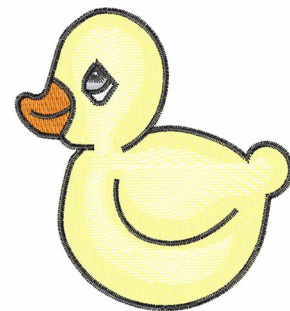

Name: Rubber Duck Machine Embroidery Design

SKU: WD02-DS0069D

Brand: Windmill Designs

Unique Colors: 13 (7 color Stops)

Unique Colors

| | Color Name (Color Code) | Manufacturer - Type |
|--|--|-----------------------------|
|  | Super White (1001) [No Color Selected] | madeira - rayon |
|  | Dusty Lilac (1263) [No Color Selected] | madeira - rayon |
|  | Crocus (286) | Exquisite - Polyester 1000m |