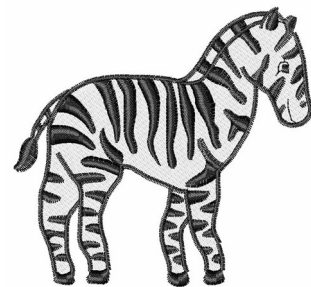

Name: Zebra

SKU: WD02-DS0067D

Brand: Windmill Designs

Unique Colors: 13 (2 color Stops)

Unique Colors

	Color Name (Color Code)	Manufacturer - Type
	Super White (1001) [No Color Selected]	madeira - rayon
	Dusty Lilac (1263) [No Color Selected]	madeira - rayon
	Crocus (286)	Exquisite - Polyester 1000m