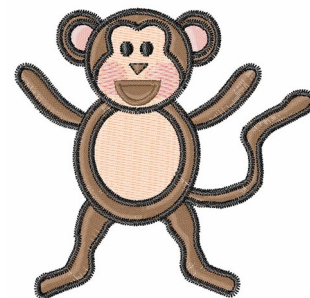

Name: Monkey

SKU: WD02-DS0064D

Brand: Windmill Designs

Unique Colors: 13 (4 color Stops)

Unique Colors

	Color Name (Color Code)	Manufacturer - Type
	Super White (1001) [No Color Selected]	madeira - rayon
	Dusty Lilac (1263) [No Color Selected]	madeira - rayon
	Crocus (286)	Exquisite - Polyester 1000m

Complete Color Sequence

#		Color Name (Color Code)	Manufacturer - Type
1		Super White (1001) [No Color Selected]	madeira - rayon
2		Super White (1001) [No Color Selected]	madeira - rayon
3		Crocus (286)	Exquisite - Polyester 1000m