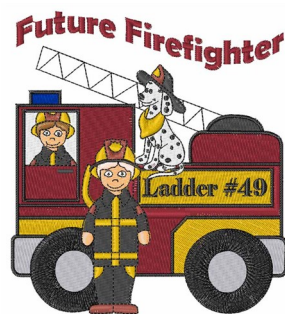

Name: Future Firefighter Machine Embroidery Design

SKU: WD02-DS0053A

Brand: Windmill Designs

Unique Colors: 13 (18 color Stops)

Unique Colors

	Color Name (Color Code)	Manufacturer - Type
	Super White (1001) [No Color Selected]	madeira - rayon
	Dusty Lilac (1263) [No Color Selected]	madeira - rayon
	Crocus (286)	Exquisite - Polyester 1000m