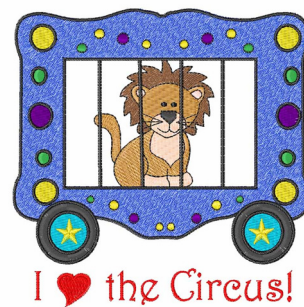

Name: I Love The Circus Machine Embroidery Design

SKU: WD02-DS0047C

Brand: Windmill Designs

Unique Colors: 13 (14 color Stops)

Unique Colors

	Color Name (Color Code)	Manufacturer - Type
	Super White (1001) [No Color Selected]	madeira - rayon
	Dusty Lilac (1263) [No Color Selected]	madeira - rayon
	Crocus (286)	Exquisite - Polyester 1000m