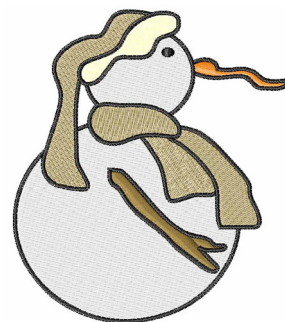

Name: Snowman Machine Embroidery Design

SKU: WD02-DS0032E

Brand: Windmill Designs

Unique Colors: 13 (6 color Stops)

Unique Colors

	Color Name (Color Code)	Manufacturer - Type
	Super White (1001) [No Color Selected]	madeira - rayon
	Dusty Lilac (1263) [No Color Selected]	madeira - rayon
	Crocus (286)	Exquisite - Polyester 1000m