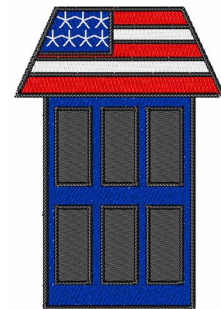

Name: Patriotic House Machine Embroidery Design

SKU: WD02-DS0026C

Brand: Windmill Designs

Unique Colors: 13 (7 color Stops)

Unique Colors

	Color Name (Color Code)	Manufacturer - Type
	Super White (1001) [No Color Selected]	madeira - rayon
	Dusty Lilac (1263) [No Color Selected]	madeira - rayon
	Crocus (286)	Exquisite - Polyester 1000m

Complete Color Sequence

#		Color Name (Color Code)	Manufacturer - Type
1		Super White (1001) [No Color Selected]	madeira - rayon
2		Super White (1001) [No Color Selected]	madeira - rayon
3		Crocus (286)	Exquisite - Polyester 1000m