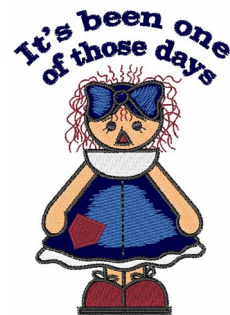

Name: One of Those Days Machine Embroidery Design

SKU: WD02-DS0025A

Brand: Windmill Designs

Unique Colors: 13 (10 color Stops)

Unique Colors

	Color Name (Color Code)	Manufacturer - Type
	Super White (1001) [No Color Selected]	madeira - rayon
	Dusty Lilac (1263) [No Color Selected]	madeira - rayon
	Crocus (286)	Exquisite - Polyester 1000m