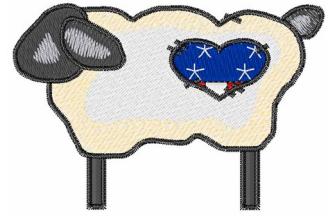

Name: Sheep Heart

SKU: WD02-DS0022D

Brand: Windmill Designs

Unique Colors: 13 (8 color Stops)

Unique Colors

	Color Name (Color Code)	Manufacturer - Type
	Super White (1001) [No Color Selected]	madeira - rayon
	Dusty Lilac (1263) [No Color Selected]	madeira - rayon
	Crocus (286)	Exquisite - Polyester 1000m

Complete Color Sequence

#		Color Name (Color Code)	Manufacturer - Type
1		Super White (1001) [No Color Selected]	madeira - rayon
2		Super White (1001) [No Color Selected]	madeira - rayon
3		Crocus (286)	Exquisite - Polyester 1000m