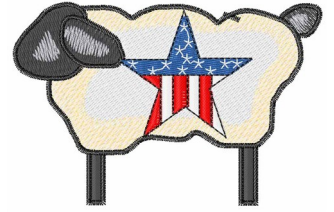

Name: Patriotic Sheep

SKU: WD02-DS0021C

Brand: Windmill Designs

Unique Colors: 13 (8 color Stops)

Unique Colors

	Color Name (Color Code)	Manufacturer - Type
	Super White (1001) [No Color Selected]	madeira - rayon
	Dusty Lilac (1263) [No Color Selected]	madeira - rayon
	Crocus (286)	Exquisite - Polyester 1000m

Complete Color Sequence

#		Color Name (Color Code)	Manufacturer - Type
1		Super White (1001) [No Color Selected]	madeira - rayon
2		Super White (1001) [No Color Selected]	madeira - rayon
3		Crocus (286)	Exquisite - Polyester 1000m