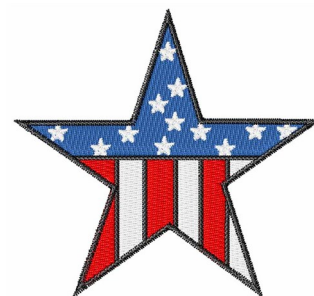

Name: Patriotic Flag Star Machine Embroidery Design

SKU: WD02-DS0017E

Brand: Windmill Designs

Unique Colors: 13 (5 color Stops)

Unique Colors

	Color Name (Color Code)	Manufacturer - Type
	Super White (1001) [No Color Selected]	madeira - rayon
	Dusty Lilac (1263) [No Color Selected]	madeira - rayon
	Crocus (286)	Exquisite - Polyester 1000m

Complete Color Sequence

#		Color Name (Color Code)	Manufacturer - Type
1		Super White (1001) [No Color Selected]	madeira - rayon
2		Super White (1001) [No Color Selected]	madeira - rayon
3		Crocus (286)	Exquisite - Polyester 1000m