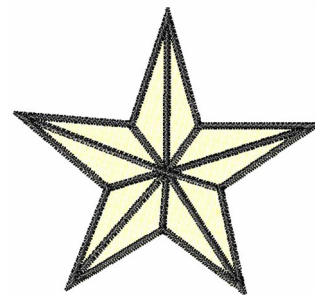

Name: White Star Machine Embroidery Design

SKU: WD02-DS0010E

Brand: Windmill Designs

Unique Colors: 13 (2 color Stops)

Unique Colors

	Color Name (Color Code)	Manufacturer - Type
	Super White (1001) [No Color Selected]	madeira - rayon
	Dusty Lilac (1263) [No Color Selected]	madeira - rayon
	Crocus (286)	Exquisite - Polyester 1000m

Complete Color Sequence

#		Color Name (Color Code)	Manufacturer - Type
1		Super White (1001) [No Color Selected]	madeira - rayon
2		Super White (1001) [No Color Selected]	madeira - rayon
3		Crocus (286)	Exquisite - Polyester 1000m