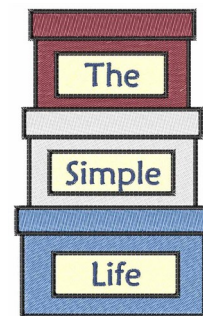

Name: The Simple Life Machine Embroidery Design

SKU: WD02-DS0009B

Brand: Windmill Designs

Unique Colors: 13 (7 color Stops)

Unique Colors

	Color Name (Color Code)	Manufacturer - Type
	Super White (1001) [No Color Selected]	madeira - rayon
	Dusty Lilac (1263) [No Color Selected]	madeira - rayon
	Crocus (286)	Exquisite - Polyester 1000m