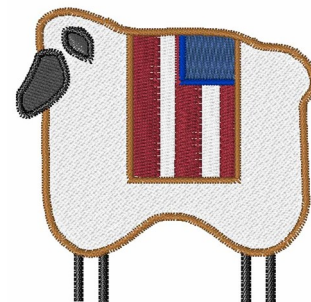

**Name:** USA Ewe Machine Embroidery Design

**SKU:** WD02-DS0003D

**Brand:** Windmill Designs

**Unique Colors:** 13 (8 color Stops)

## Unique Colors

	Color Name (Color Code)	Manufacturer - Type
	Super White (1001) [No Color Selected]	madeira - rayon
	Dusty Lilac (1263) [No Color Selected]	madeira - rayon
	Crocus (286)	Exquisite - Polyester 1000m

# Complete Color Sequence

#		Color Name (Color Code)	Manufacturer - Type
1		Super White (1001) [No Color Selected]	madeira - rayon
2		Super White (1001) [No Color Selected]	madeira - rayon
3		Crocus (286)	Exquisite - Polyester 1000m