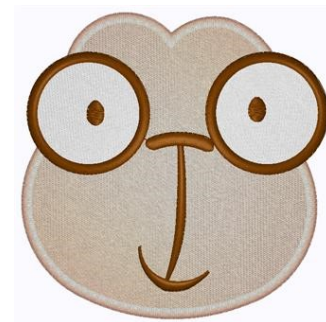

Name: Monkey Face Machine Embroidery Design

SKU: GSD01-DOLL88

Brand: Grand Slam Designs

Unique Colors: 13 (3 color Stops)

Unique Colors

	Color Name (Color Code)	Manufacturer - Type
	Super White (1001) [No Color Selected]	madeira - rayon
	Dusty Lilac (1263) [No Color Selected]	madeira - rayon
	Crocus (286)	Exquisite - Polyester 1000m

Complete Color Sequence

#		Color Name (Color Code)	Manufacturer - Type
1		Super White (1001) [No Color Selected]	madeira - rayon
2		Super White (1001) [No Color Selected]	madeira - rayon
3		Crocus (286)	Exquisite - Polyester 1000m