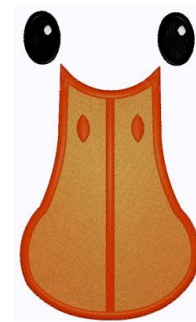

**Name:** Duck Face

**SKU:** GSD01-DOLL73

**Brand:** Grand Slam Designs

**Unique Colors:** 13 (4 color Stops)

## Unique Colors

	<b>Color Name (Color Code)</b>	<b>Manufacturer - Type</b>
	Super White (1001) [No Color Selected]	madeira - rayon
	Dusty Lilac (1263) [No Color Selected]	madeira - rayon
	Crocus (286)	Exquisite - Polyester 1000m