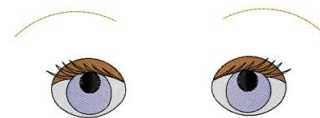

Name: Eyes & Eyebrows Machine Embroidery Design

SKU: GSD01-DOLL060

Brand: Grand Slam Designs

Unique Colors: 13 (5 color Stops)

Unique Colors

	Color Name (Color Code)	Manufacturer - Type
	Super White (1001) [No Color Selected]	madeira - rayon
	Dusty Lilac (1263) [No Color Selected]	madeira - rayon
	Crocus (286)	Exquisite - Polyester 1000m

Complete Color Sequence

#		Color Name (Color Code)	Manufacturer - Type
1		Super White (1001) [No Color Selected]	madeira - rayon
2		Super White (1001) [No Color Selected]	madeira - rayon
3		Crocus (286)	Exquisite - Polyester 1000m