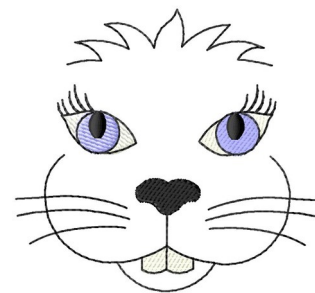

**Name:** Bunny Face Machine Embroidery Design

**SKU:** GSD01-DOLL038R

**Brand:** Grand Slam Designs

**Unique Colors:** 13 (3 color Stops)