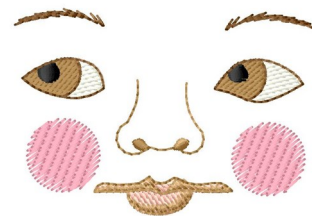

Name: Girl Doll Face Machine Embroidery Design

SKU: GSD01-DOLL031R

Brand: Grand Slam Designs

Unique Colors: 13 (6 color Stops)

Unique Colors

	Color Name (Color Code)	Manufacturer - Type
	Super White (1001) [No Color Selected]	madeira - rayon
	Dusty Lilac (1263) [No Color Selected]	madeira - rayon
	Crocus (286)	Exquisite - Polyester 1000m

Complete Color Sequence

#		Color Name (Color Code)	Manufacturer - Type
1		Super White (1001) [No Color Selected]	madeira - rayon
2		Super White (1001) [No Color Selected]	madeira - rayon
3		Crocus (286)	Exquisite - Polyester 1000m