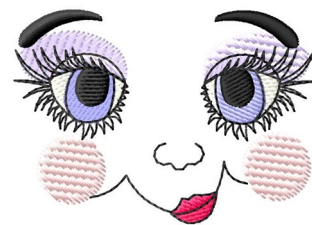

**Name:** Girl Doll Face Machine Embroidery Design

**SKU:** GSD01-DOLL024R

**Brand:** Grand Slam Designs

**Unique Colors:** 13 (6 color Stops)

## Unique Colors

	<b>Color Name (Color Code)</b>	<b>Manufacturer - Type</b>
	Super White (1001) [No Color Selected]	madeira - rayon
	Dusty Lilac (1263) [No Color Selected]	madeira - rayon
	Crocus (286)	Exquisite - Polyester 1000m