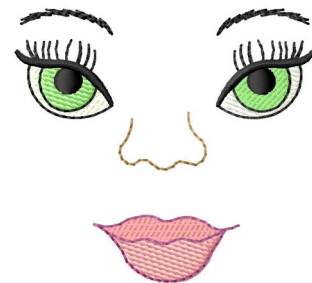

**Name:** Doll Face Machine Embroidery Design

**SKU:** GSD01-DOLL018R

**Brand:** Grand Slam Designs

**Unique Colors:** 13 (6 color Stops)

## Unique Colors

	<b>Color Name (Color Code)</b>	<b>Manufacturer - Type</b>
	Super White (1001) [No Color Selected]	madeira - rayon
	Dusty Lilac (1263) [No Color Selected]	madeira - rayon
	Crocus (286)	Exquisite - Polyester 1000m

# Complete Color Sequence

#		Color Name (Color Code)	Manufacturer - Type
1		Super White (1001) [No Color Selected]	madeira - rayon
2		Super White (1001) [No Color Selected]	madeira - rayon
3		Crocus (286)	Exquisite - Polyester 1000m