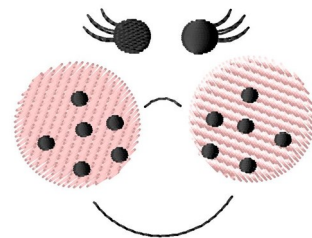

**Name:** Doll Face

**SKU:** GSD01-DOLL005R

**Brand:** Grand Slam Designs

**Unique Colors:** 13 (2 color Stops)

## Unique Colors

	<b>Color Name (Color Code)</b>	<b>Manufacturer - Type</b>
	Super White (1001) [No Color Selected]	madeira - rayon
	Dusty Lilac (1263) [No Color Selected]	madeira - rayon
	Crocus (286)	Exquisite - Polyester 1000m

# Complete Color Sequence

#		Color Name (Color Code)	Manufacturer - Type
1		Super White (1001) [No Color Selected]	madeira - rayon
2		Super White (1001) [No Color Selected]	madeira - rayon
3		Crocus (286)	Exquisite - Polyester 1000m