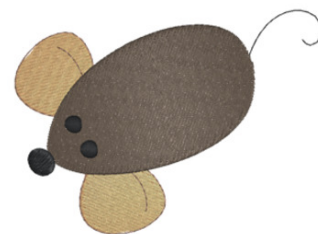

**Name:** Mouse Toy Machine Embroidery Design

**SKU:** DC01-DG1337

**Brand:** Dakota Collectibles

**Unique Colors:** 13 (4 color Stops)

## Unique Colors

	<b>Color Name (Color Code)</b>	<b>Manufacturer - Type</b>
	Super White (1001) [No Color Selected]	madeira - rayon
	Dusty Lilac (1263) [No Color Selected]	madeira - rayon
	Crocus (286)	Exquisite - Polyester 1000m

# Complete Color Sequence

#		Color Name (Color Code)	Manufacturer - Type
1		Super White (1001) [No Color Selected]	madeira - rayon
2		Super White (1001) [No Color Selected]	madeira - rayon
3		Crocus (286)	Exquisite - Polyester 1000m