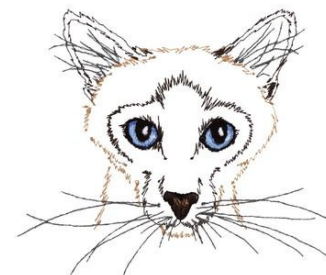

Name: Siamese Cat Machine Embroidery Design

SKU: DC01-DG0496

Brand: Dakota Collectibles

Unique Colors: 13 (7 color Stops)

Unique Colors

	Color Name (Color Code)	Manufacturer - Type
	Super White (1001) [No Color Selected]	madeira - rayon
	Dusty Lilac (1263) [No Color Selected]	madeira - rayon
	Crocus (286)	Exquisite - Polyester 1000m

Complete Color Sequence

#		Color Name (Color Code)	Manufacturer - Type
1		Super White (1001) [No Color Selected]	madeira - rayon
2		Super White (1001) [No Color Selected]	madeira - rayon
3		Crocus (286)	Exquisite - Polyester 1000m