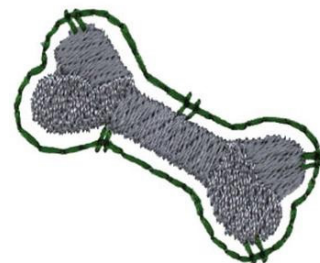

**Name:** Dog Bone Machine Embroidery Design

**SKU:** DC01-DG0493

**Brand:** Dakota Collectibles

**Unique Colors:** 13 (2 color Stops)

## Unique Colors

	<b>Color Name (Color Code)</b>	<b>Manufacturer - Type</b>
	Super White (1001) [No Color Selected]	madeira - rayon
	Dusty Lilac (1263) [No Color Selected]	madeira - rayon
	Crocus (286)	Exquisite - Polyester 1000m

# Complete Color Sequence

#		Color Name (Color Code)	Manufacturer - Type
1		Super White (1001) [No Color Selected]	madeira - rayon
2		Super White (1001) [No Color Selected]	madeira - rayon
3		Crocus (286)	Exquisite - Polyester 1000m