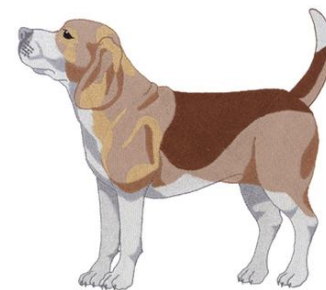

Name: Beagle Machine Embroidery Design

SKU: DC01-DG0465

Brand: Dakota Collectibles

Unique Colors: 13 (9 color Stops)

Unique Colors

	Color Name (Color Code)	Manufacturer - Type
	Super White (1001) [No Color Selected]	madeira - rayon
	Dusty Lilac (1263) [No Color Selected]	madeira - rayon
	Crocus (286)	Exquisite - Polyester 1000m

Complete Color Sequence

#		Color Name (Color Code)	Manufacturer - Type
1		Super White (1001) [No Color Selected]	madeira - rayon
2		Super White (1001) [No Color Selected]	madeira - rayon
3		Crocus (286)	Exquisite - Polyester 1000m