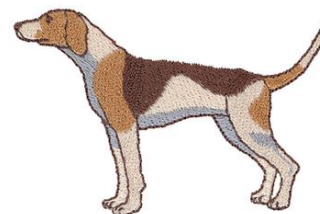

Name: English Foxhound Machine Embroidery Design

SKU: DC01-DG0456

Brand: Dakota Collectibles

Unique Colors: 13 (4 color Stops)

Unique Colors

	Color Name (Color Code)	Manufacturer - Type
	Super White (1001) [No Color Selected]	madeira - rayon
	Dusty Lilac (1263) [No Color Selected]	madeira - rayon
	Crocus (286)	Exquisite - Polyester 1000m

Complete Color Sequence

#		Color Name (Color Code)	Manufacturer - Type
1		Super White (1001) [No Color Selected]	madeira - rayon
2		Super White (1001) [No Color Selected]	madeira - rayon
3		Crocus (286)	Exquisite - Polyester 1000m