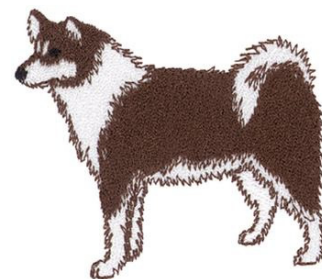

Name: Canadian Eskimo Dog Machine
Embroidery Design

SKU: DC01-DG0452

Brand: Dakota Collectibles

Unique Colors: 13 (3 color Stops)

Unique Colors

| | Color Name (Color Code) | Manufacturer - Type |
|--|--|-----------------------------|
|  | Super White (1001) [No Color Selected] | madeira - rayon |
|  | Dusty Lilac (1263) [No Color Selected] | madeira - rayon |
|  | Crocus (286) | Exquisite - Polyester 1000m |

Complete Color Sequence

| # | | Color Name (Color Code) | Manufacturer - Type |
|---|---|--|--------------------------------|
| 1 |  | Super White (1001) [No Color Selected] | madeira - rayon |
| 2 |  | Super White (1001) [No Color Selected] | madeira - rayon |
| 3 |  | Crocus (286) | Exquisite - Polyester 1000m |