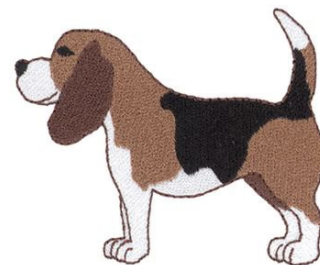

Name: Beagle Machine Embroidery Design

SKU: DC01-DG0451

Brand: Dakota Collectibles

Unique Colors: 13 (5 color Stops)

Unique Colors

	Color Name (Color Code)	Manufacturer - Type
	Super White (1001) [No Color Selected]	madeira - rayon
	Dusty Lilac (1263) [No Color Selected]	madeira - rayon
	Crocus (286)	Exquisite - Polyester 1000m

Complete Color Sequence

#		Color Name (Color Code)	Manufacturer - Type
1		Super White (1001) [No Color Selected]	madeira - rayon
2		Super White (1001) [No Color Selected]	madeira - rayon
3		Crocus (286)	Exquisite - Polyester 1000m