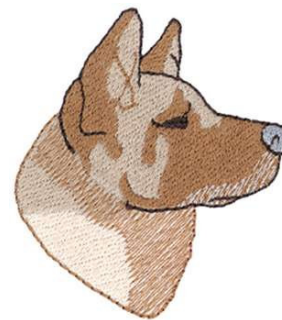

Name: Akita Machine Embroidery Design

SKU: DC01-DG0420

Brand: Dakota Collectibles

Unique Colors: 13 (6 color Stops)

Unique Colors

	Color Name (Color Code)	Manufacturer - Type
	Super White (1001) [No Color Selected]	madeira - rayon
	Dusty Lilac (1263) [No Color Selected]	madeira - rayon
	Crocus (286)	Exquisite - Polyester 1000m

Complete Color Sequence

#		Color Name (Color Code)	Manufacturer - Type
1		Super White (1001) [No Color Selected]	madeira - rayon
2		Super White (1001) [No Color Selected]	madeira - rayon
3		Crocus (286)	Exquisite - Polyester 1000m