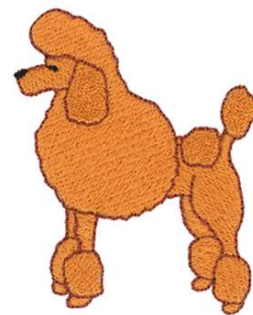

Name: Poodle Machine Embroidery Design

SKU: DC01-DG0412

Brand: Dakota Collectibles

Unique Colors: 13 (3 color Stops)

Unique Colors

	Color Name (Color Code)	Manufacturer - Type
	Super White (1001) [No Color Selected]	madeira - rayon
	Dusty Lilac (1263) [No Color Selected]	madeira - rayon
	Crocus (286)	Exquisite - Polyester 1000m

Complete Color Sequence

#		Color Name (Color Code)	Manufacturer - Type
1		Super White (1001) [No Color Selected]	madeira - rayon
2		Super White (1001) [No Color Selected]	madeira - rayon
3		Crocus (286)	Exquisite - Polyester 1000m