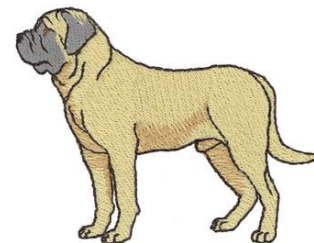

Name: Bullmastiff Machine Embroidery Design

SKU: DC01-DG0245

Brand: Dakota Collectibles

Unique Colors: 13 (5 color Stops)

Unique Colors

	Color Name (Color Code)	Manufacturer - Type
	Super White (1001) [No Color Selected]	madeira - rayon
	Dusty Lilac (1263) [No Color Selected]	madeira - rayon
	Crocus (286)	Exquisite - Polyester 1000m

Complete Color Sequence

#		Color Name (Color Code)	Manufacturer - Type
1		Super White (1001) [No Color Selected]	madeira - rayon
2		Super White (1001) [No Color Selected]	madeira - rayon
3		Crocus (286)	Exquisite - Polyester 1000m