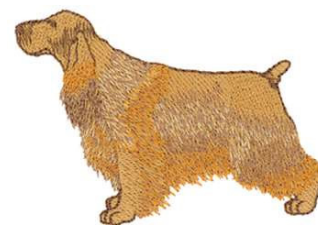

Name: English Cocker Spaniel Machine
Embroidery Design

SKU: DC01-DG0230

Brand: Dakota Collectibles

Unique Colors: 13 (6 color Stops)

Unique Colors

	Color Name (Color Code)	Manufacturer - Type
	Super White (1001) [No Color Selected]	madeira - rayon
	Dusty Lilac (1263) [No Color Selected]	madeira - rayon
	Crocus (286)	Exquisite - Polyester 1000m

Complete Color Sequence

#		Color Name (Color Code)	Manufacturer - Type
1		Super White (1001) [No Color Selected]	madeira - rayon
2		Super White (1001) [No Color Selected]	madeira - rayon
3		Crocus (286)	Exquisite - Polyester 1000m